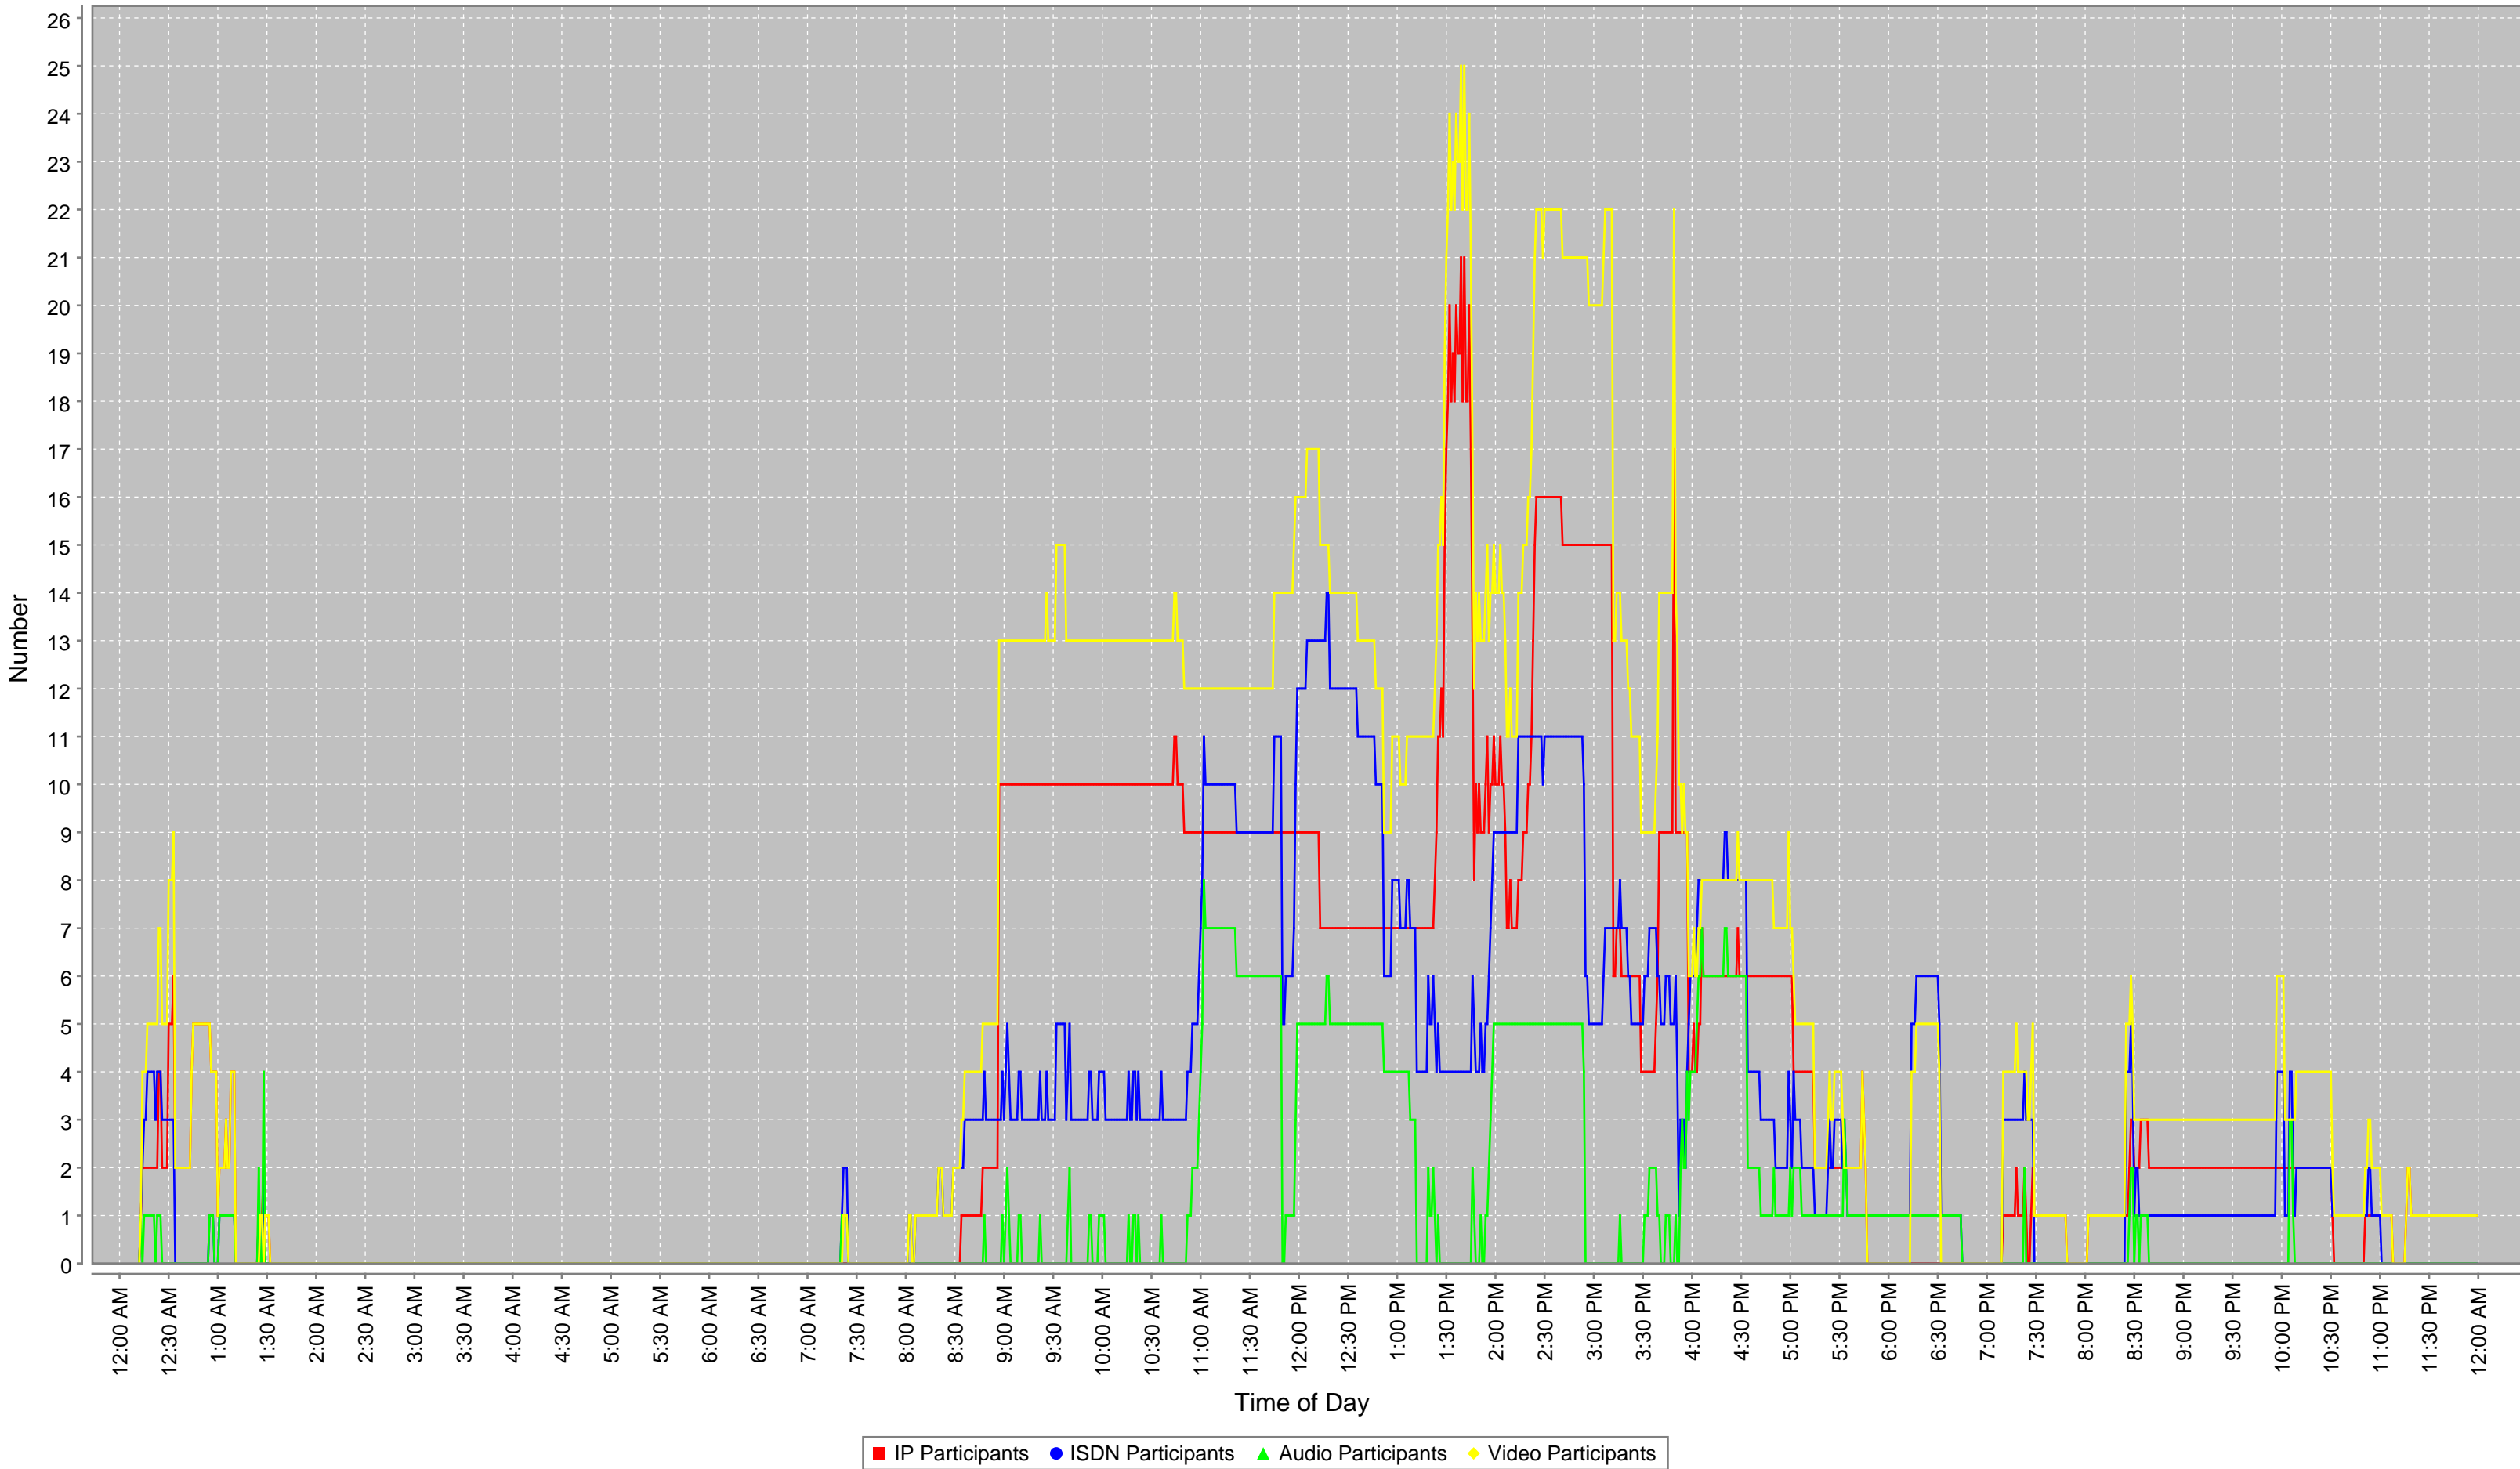

ZyROSS MCU Time-Of-Day Usage Graph

Applied Science International, Ltd.

Maximum Daily Values between Nov 1, 2004 and Nov 30, 2004

Using Time Zone America/New_York (Local)

Include conferences from all MCUs

ZyROSS MCU Time-Of-Day Usage Graph

Applied Science International, Ltd.

Maximum Daily Values between Nov 1, 2004 and Nov 30, 2004

Using Time Zone America/New_York (Local)

Include conferences from all MCUs

ZyROSS MCU Time-Of-Day Usage Graph

Applied Science International, Ltd.

Maximum Daily Values between Nov 1, 2004 and Nov 30, 2004

Using Time Zone America/New_York (Local)

Include conferences from all MCUs