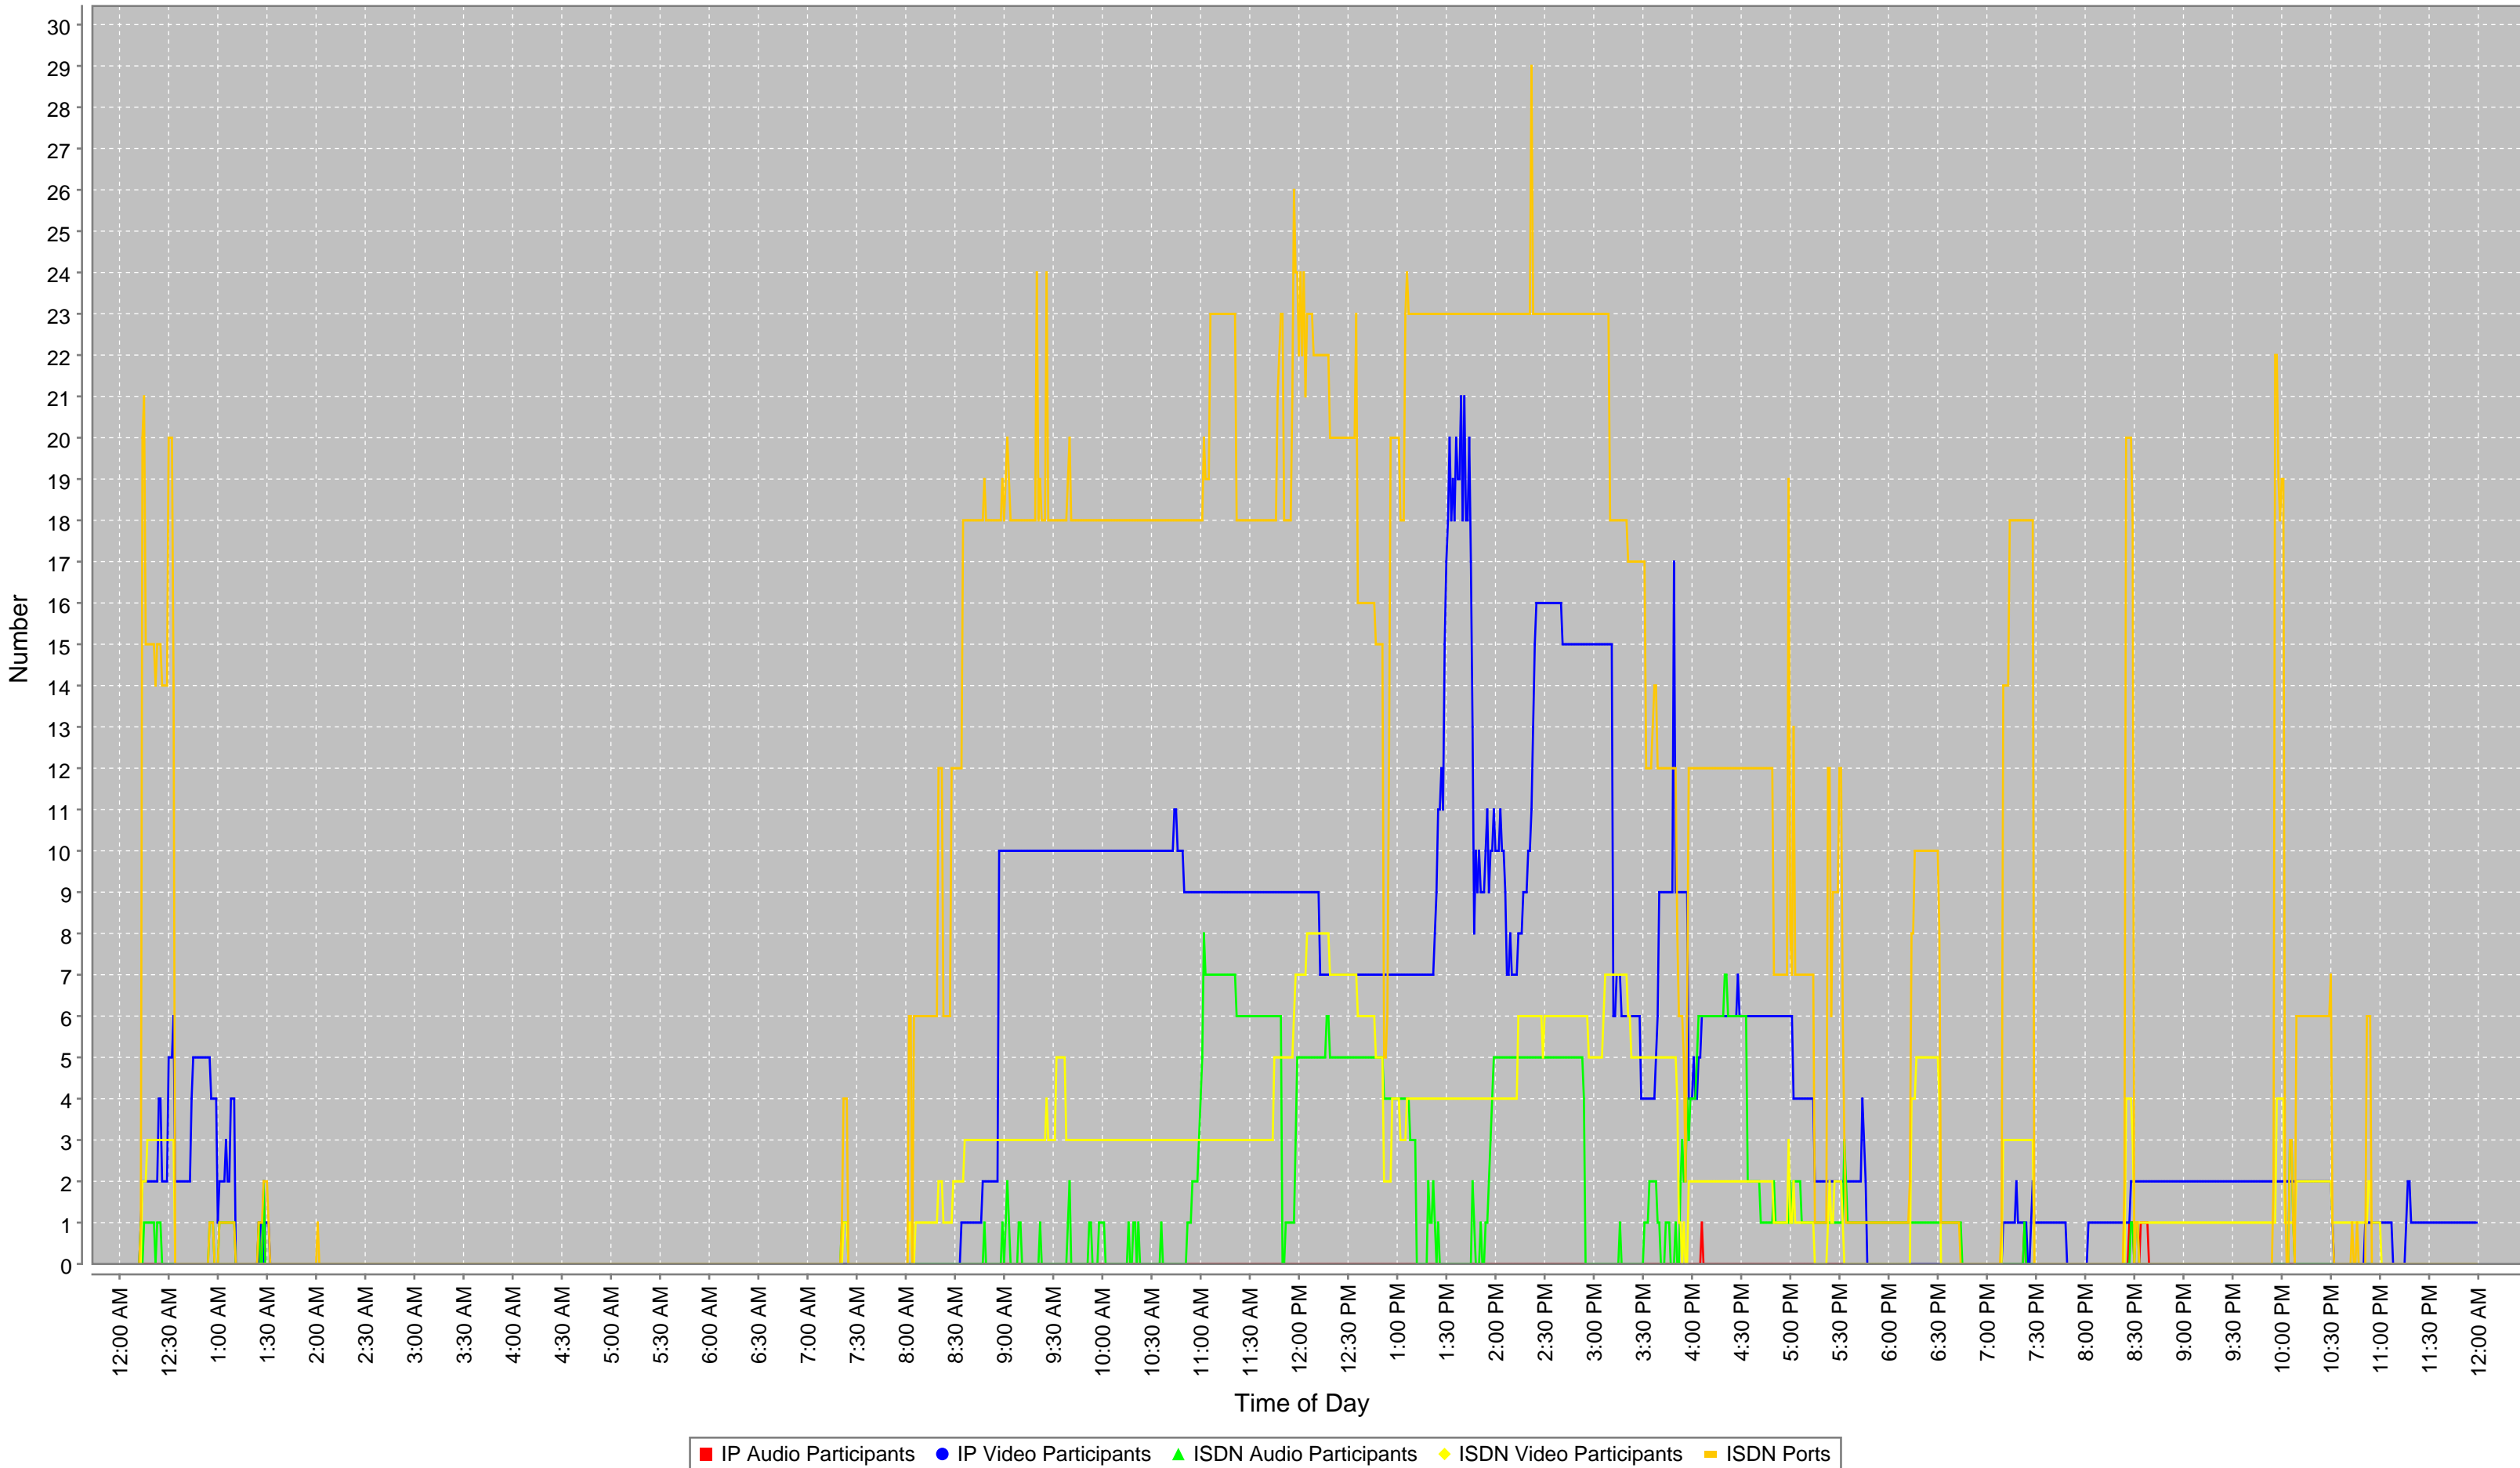

ZyROSS MCU Time-Of-Day Usage Graph

Applied Science International, Ltd.

Maximum Daily Values between Nov 1, 2004 and Nov 30, 2004

Using Time Zone America/New_York (Local)

Include conferences from all MCUs

ZyROSS MCU Time-Of-Day Usage Graph

Applied Science International, Ltd.

Maximum Daily Values between Nov 1, 2004 and Nov 30, 2004

Using Time Zone America/New_York (Local)

Include conferences from all MCUs

ZyROSS MCU Time-Of-Day Usage Graph

Applied Science International, Ltd.

Maximum Daily Values between Nov 1, 2004 and Nov 30, 2004

Using Time Zone America/New_York (Local)

Include conferences from all MCUs